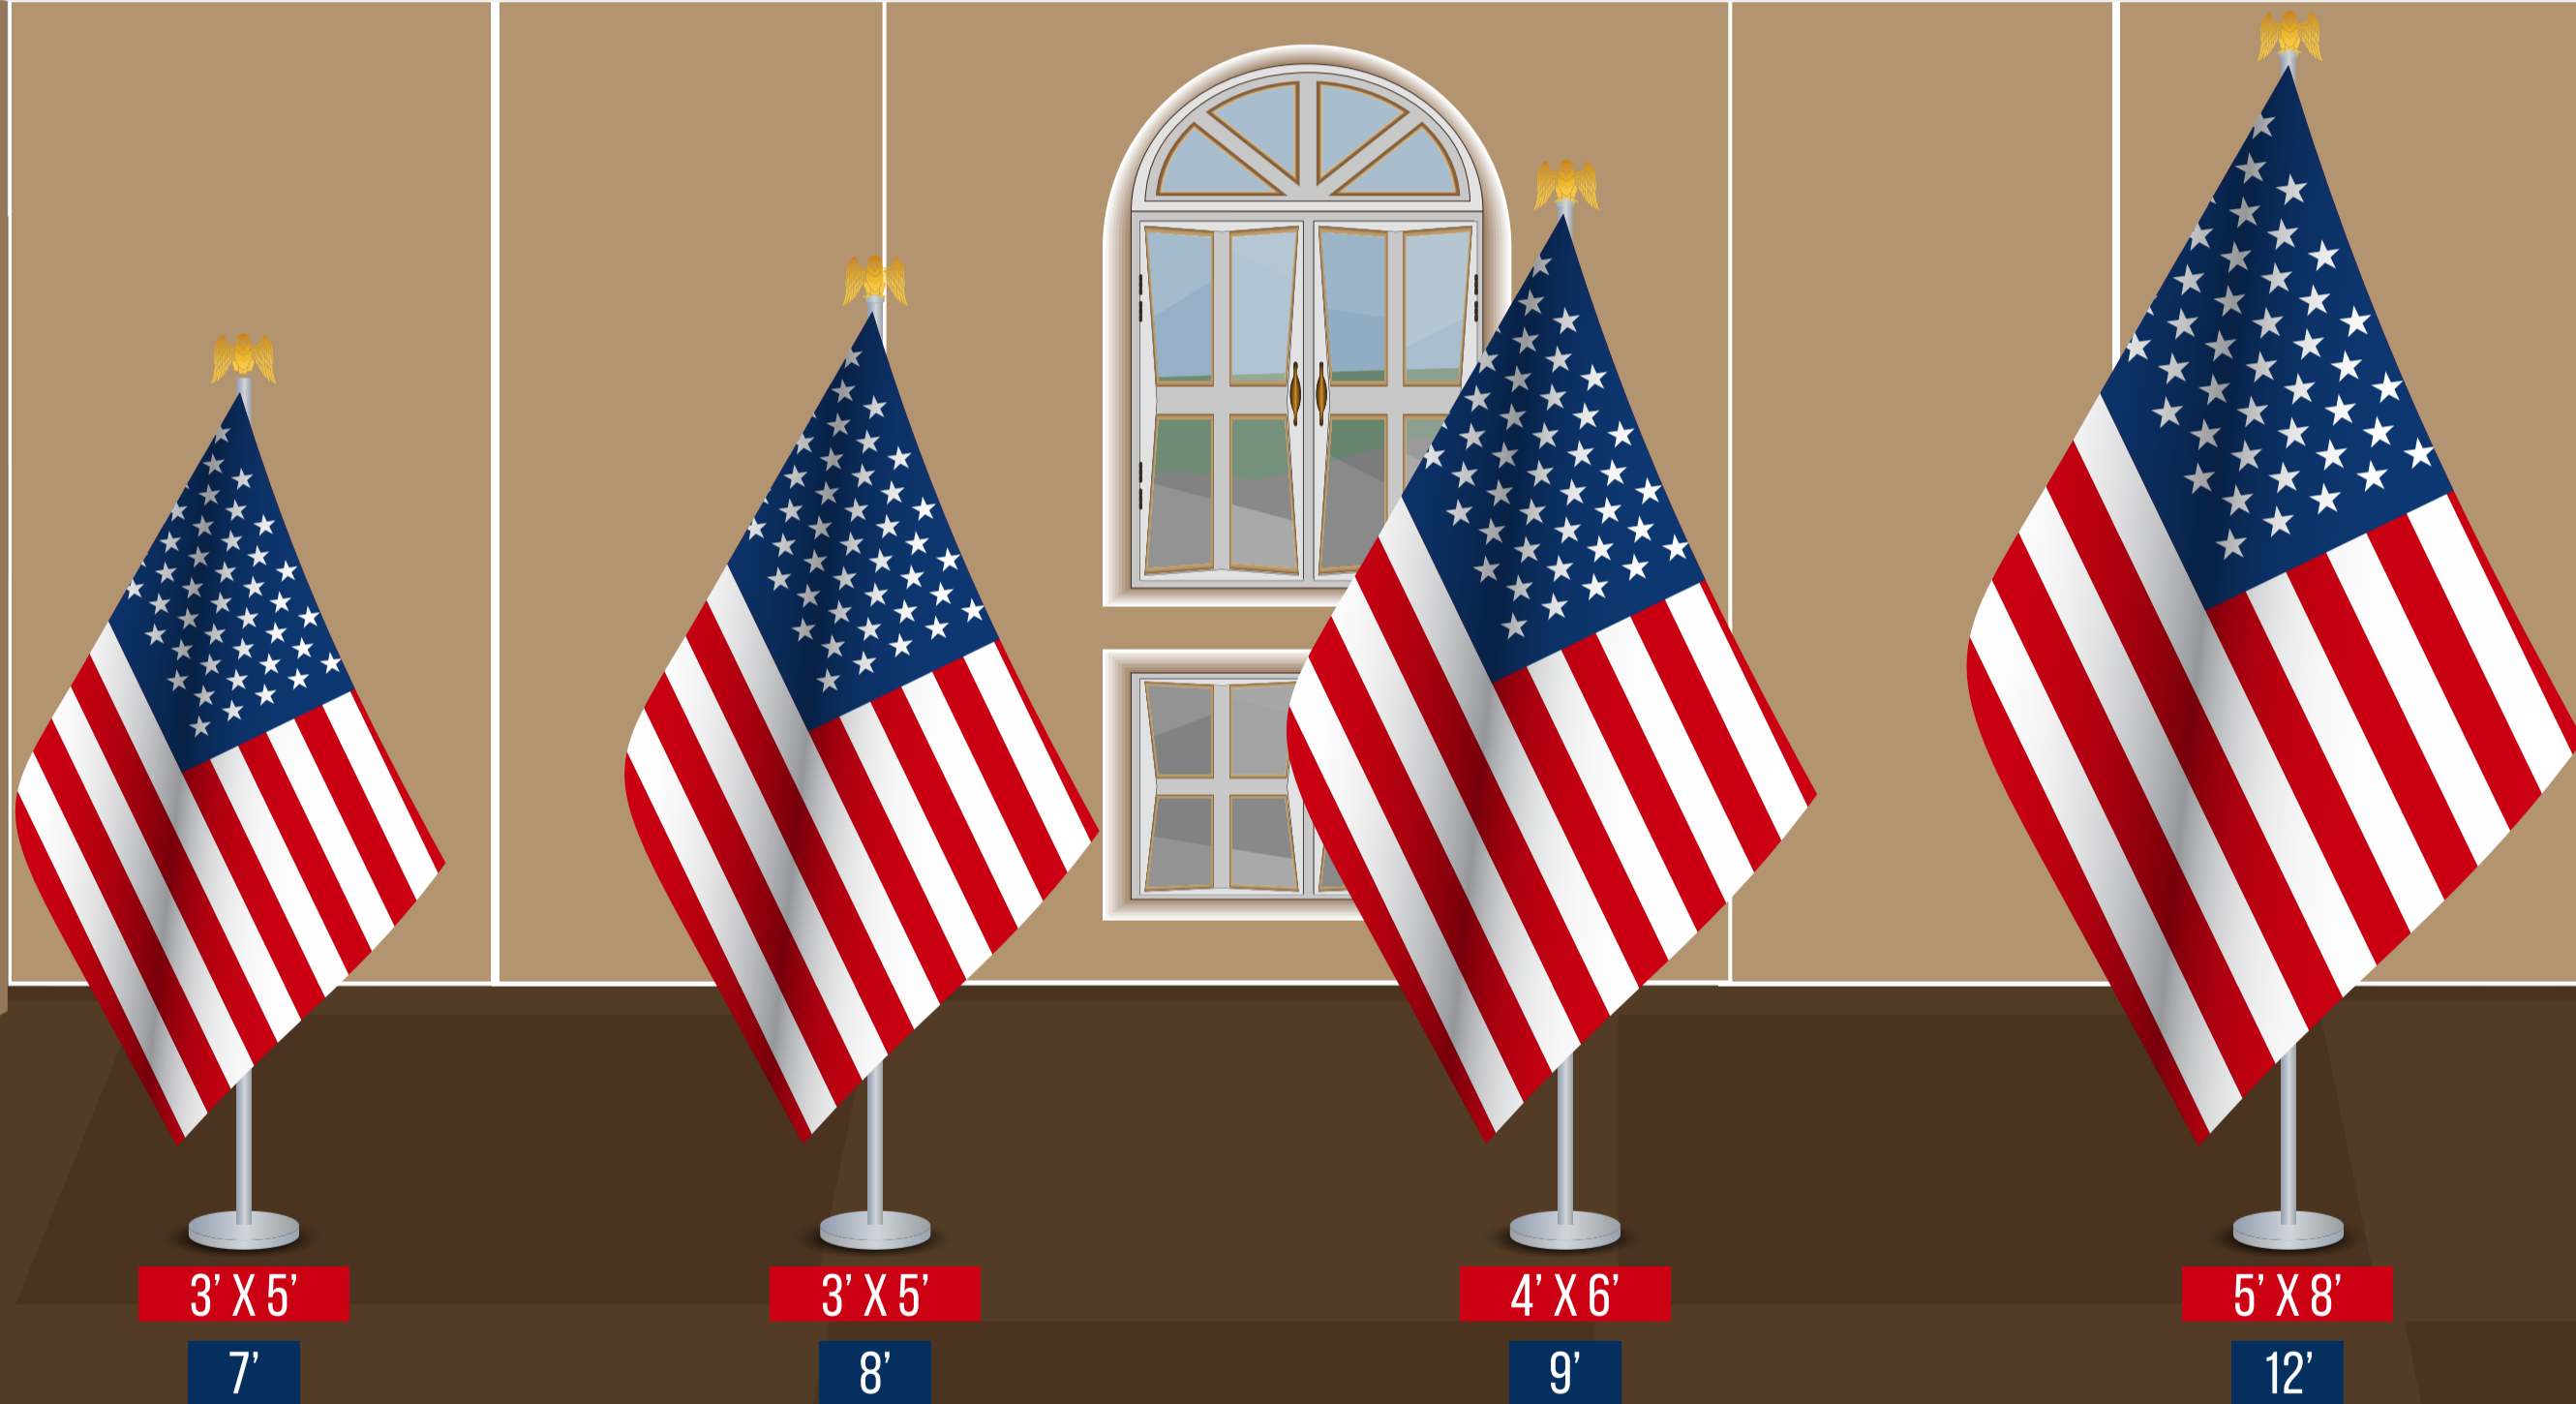

FREEDOM  
AND GLORY™

# FLAG SIZES CHART FOR INDOOR POLE

FLAGPOLE	RECOMMENDED FLAG SIZES	CEILING CLEARANCE
7'	3' X 5'	7' 6"
8'	3' X 5'	8' 6"
9'	4' X 6'	9' 6"
12'	5' X 8'	12' 6"